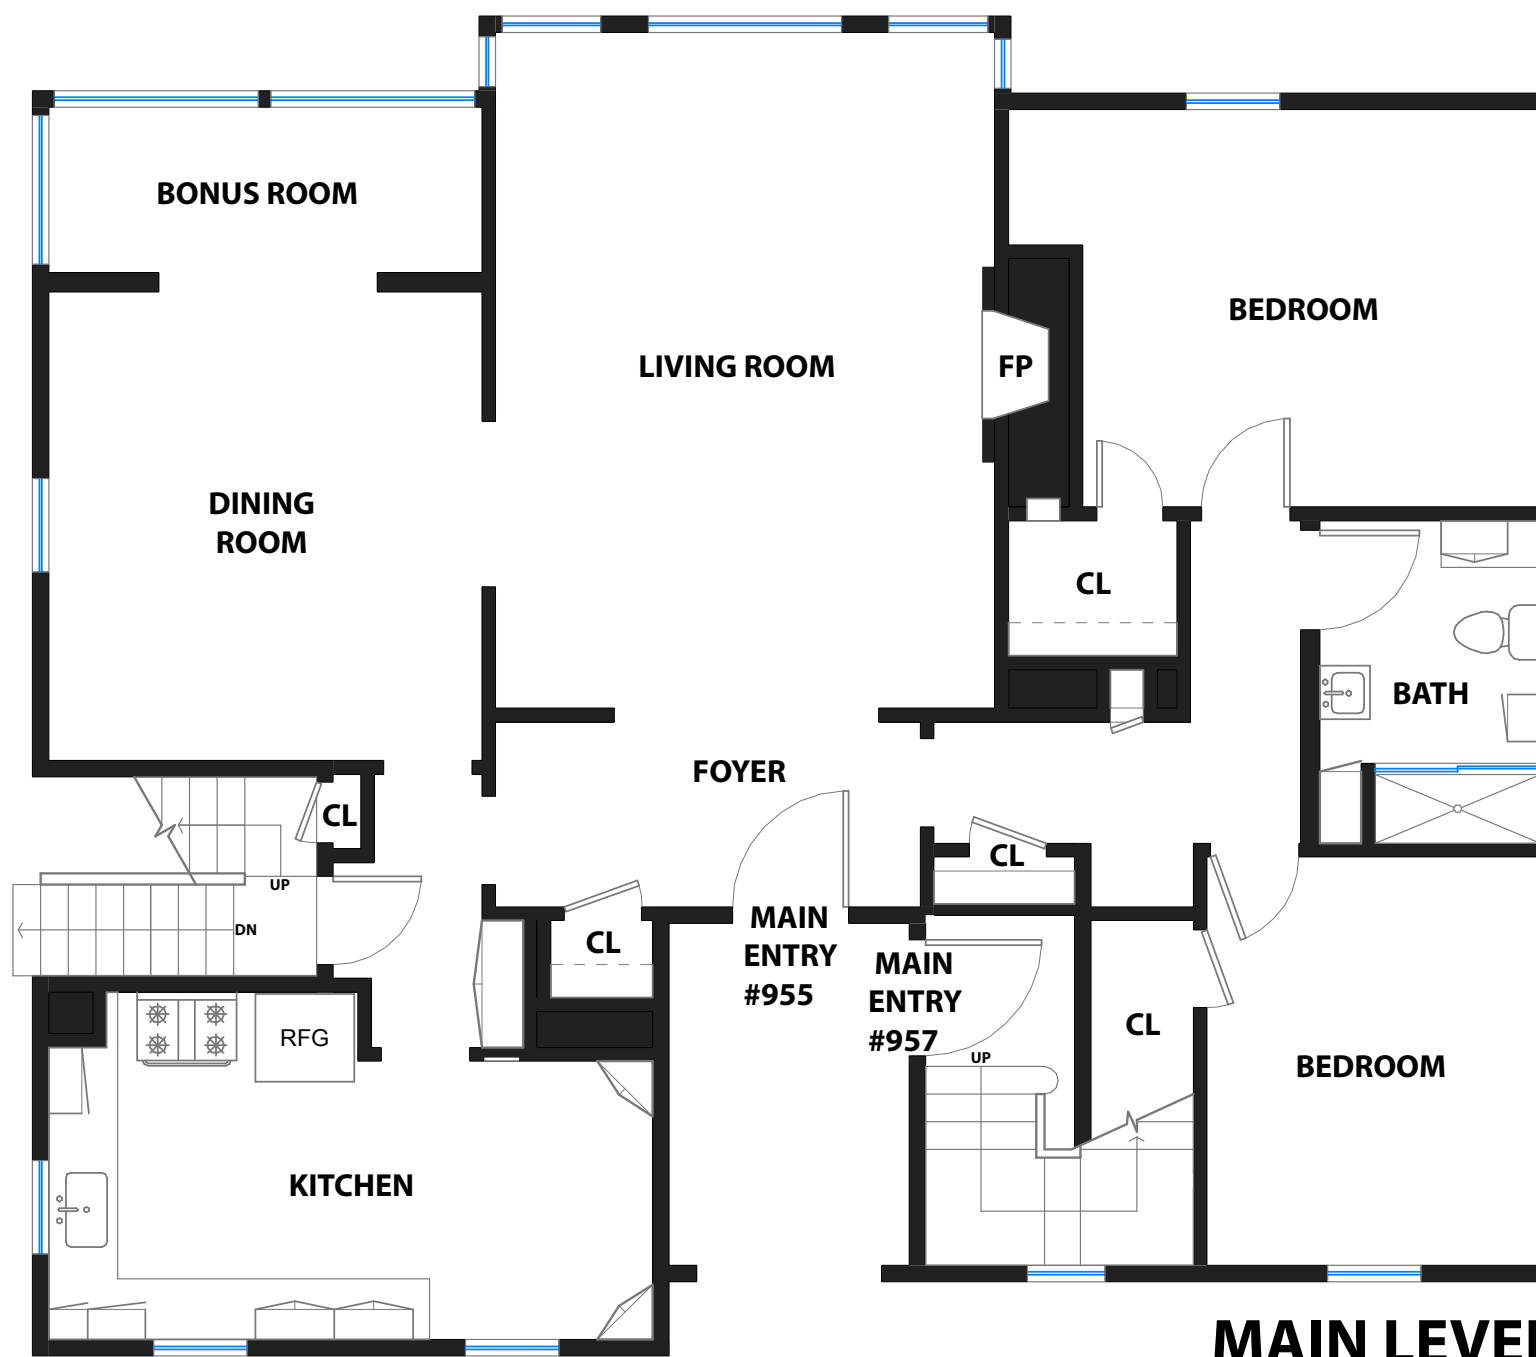

955-957 SCOTT STREET

OAKLAND, CALIFORNIA

**UPPER LEVEL
UNIT #957**

**MAIN LEVEL
UNIT #955**

LOWER LEVEL

PROPERTY SQF INFORMATION

LIVING SPACE	
Square Footage:	3,278 Sq Ft*
* Upper Level: #957	1,735
* Main Level: #955	1,543
NON-LIVING SPACE	
Square Footage:	1,058 Sq Ft*
* Lower Level	1,058
APPROXIMATE TOTAL LIVING & NON-LIVING SPACE	
Square Footage:	4,336 Sq Ft*