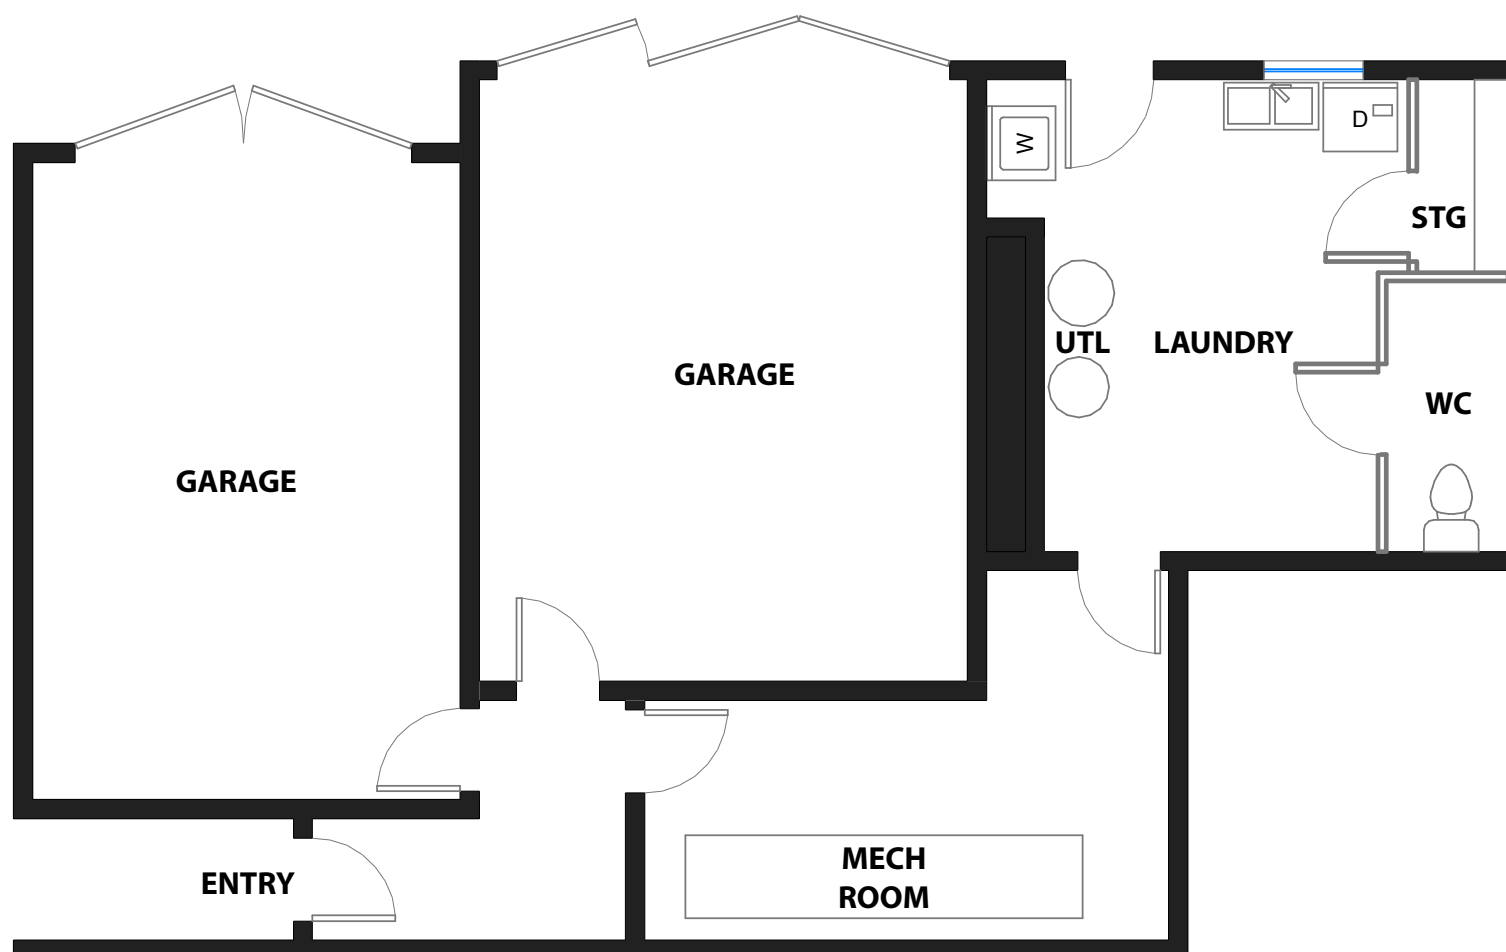

955-957 SCOTT STREET

OAKLAND, CALIFORNIA

**UPPER LEVEL
UNIT #957**

**MAIN LEVEL
UNIT #955**

LOWER LEVEL

PROPERTY SQF INFORMATION

LIVING SPACE	
Square Footage:	3,278 Sq Ft*
* Upper Level: #957	1,735
* Main Level: #955	1,543
NON-LIVING SPACE	
Square Footage:	1,058 Sq Ft*
* Lower Level	1,058
APPROXIMATE TOTAL LIVING & NON-LIVING SPACE	
Square Footage:	4,336 Sq Ft*