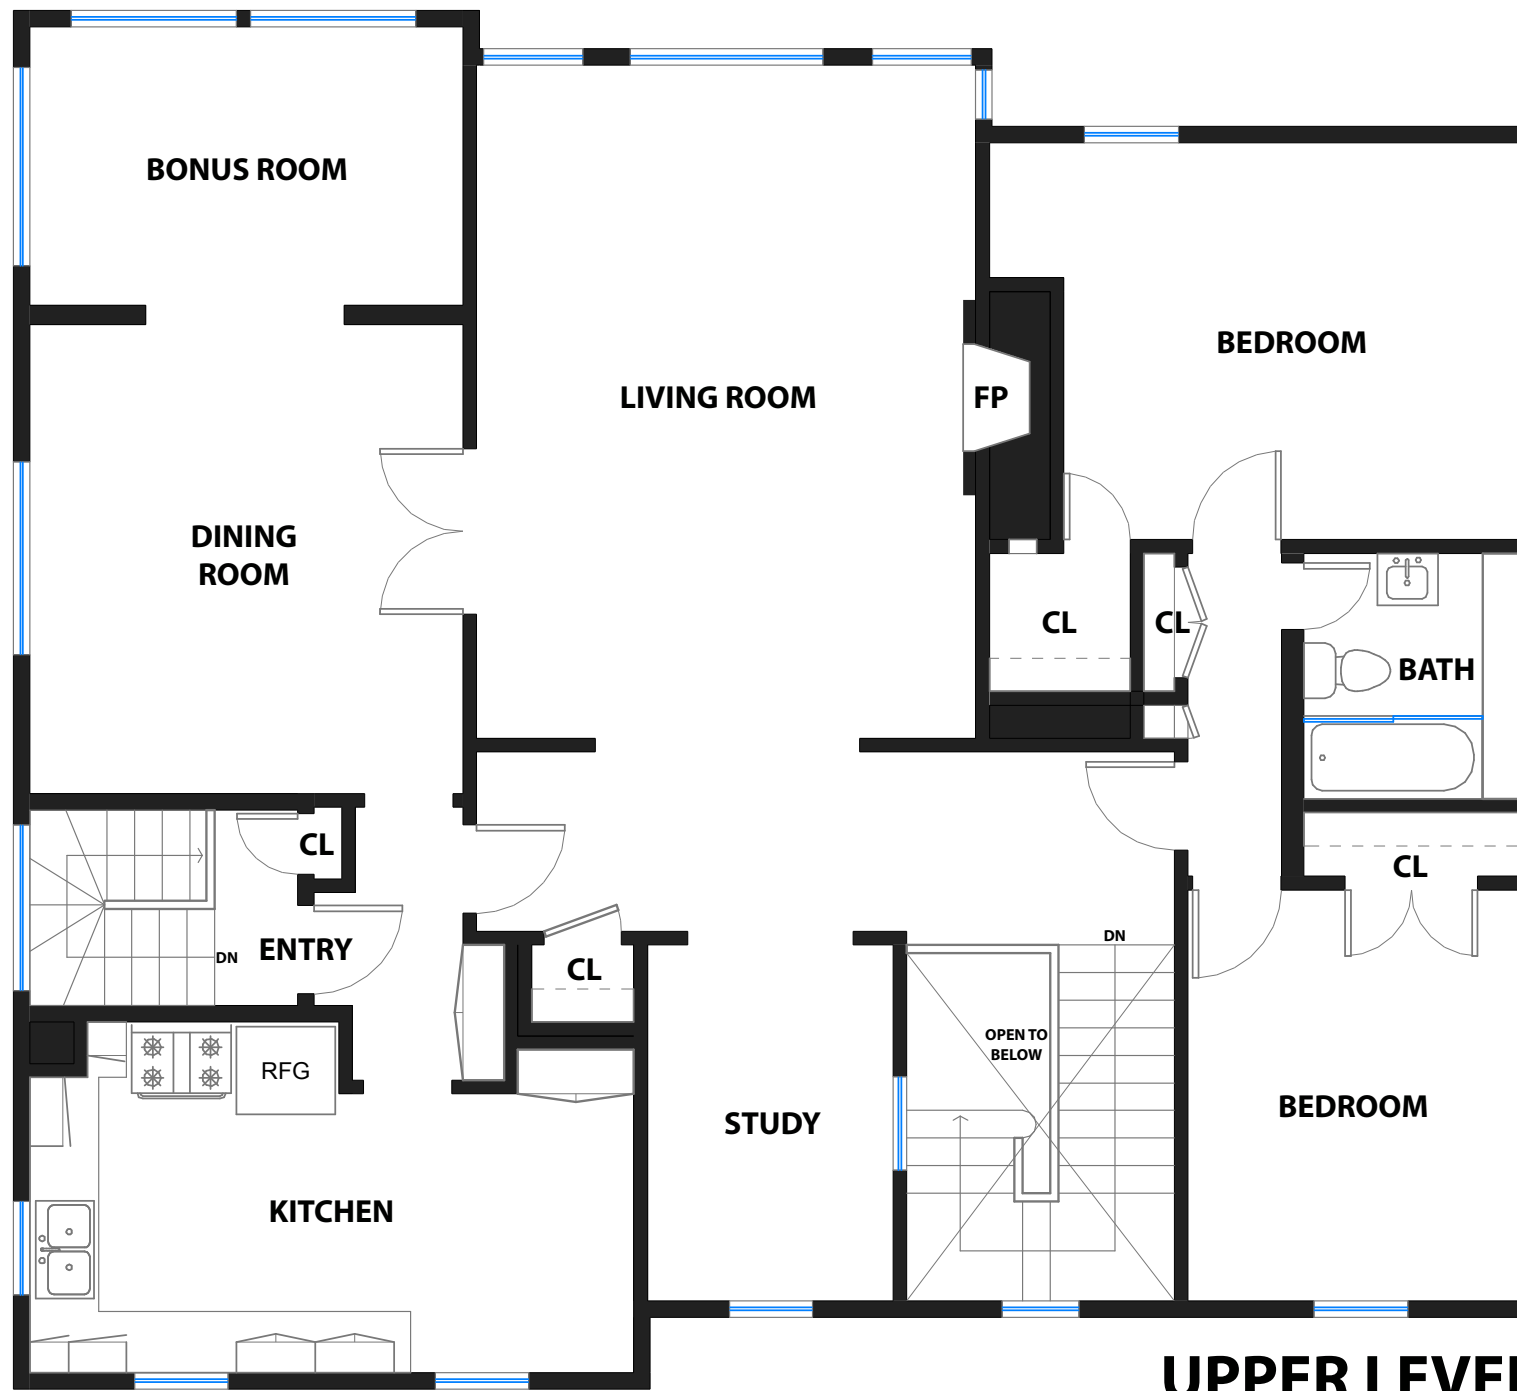

955-957 SCOTT STREET

OAKLAND, CALIFORNIA

**UPPER LEVEL
UNIT #957**

**MAIN LEVEL
UNIT #955**

LOWER LEVEL

PROPERTY SQF INFORMATION

LIVING SPACE	
Square Footage:	3,278 Sq Ft*
* Upper Level: #957	1,735
* Main Level: #955	1,543
NON-LIVING SPACE	
Square Footage:	1,058 Sq Ft*
* Lower Level	1,058
APPROXIMATE TOTAL LIVING & NON-LIVING SPACE	
Square Footage:	4,336 Sq Ft*